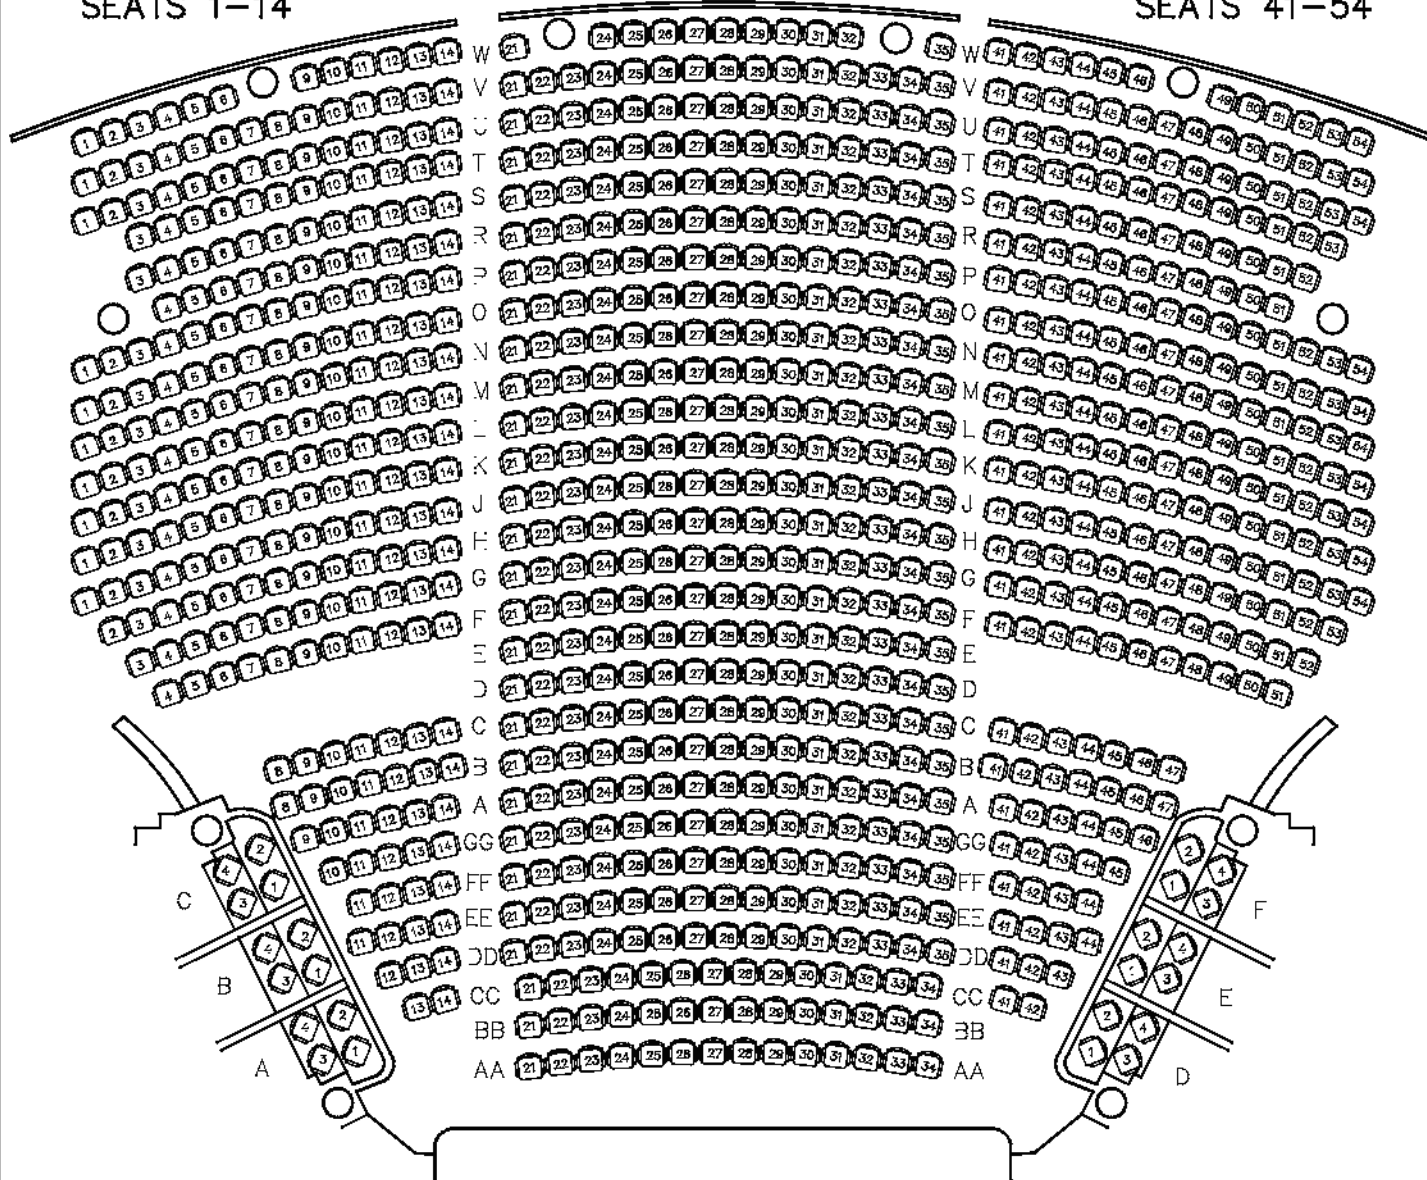

ENTRANCE

SEATS 1-14

SEATS 21-35

SEATS 41-54

ELGIN THEATRE ORCHESTRA

BALCONY

SEATS 101-108

SEATS 201-212

SEATS 301-312

SEATS 401-408

ELGIN THEATRE

189 YONGE ST., TORONTO