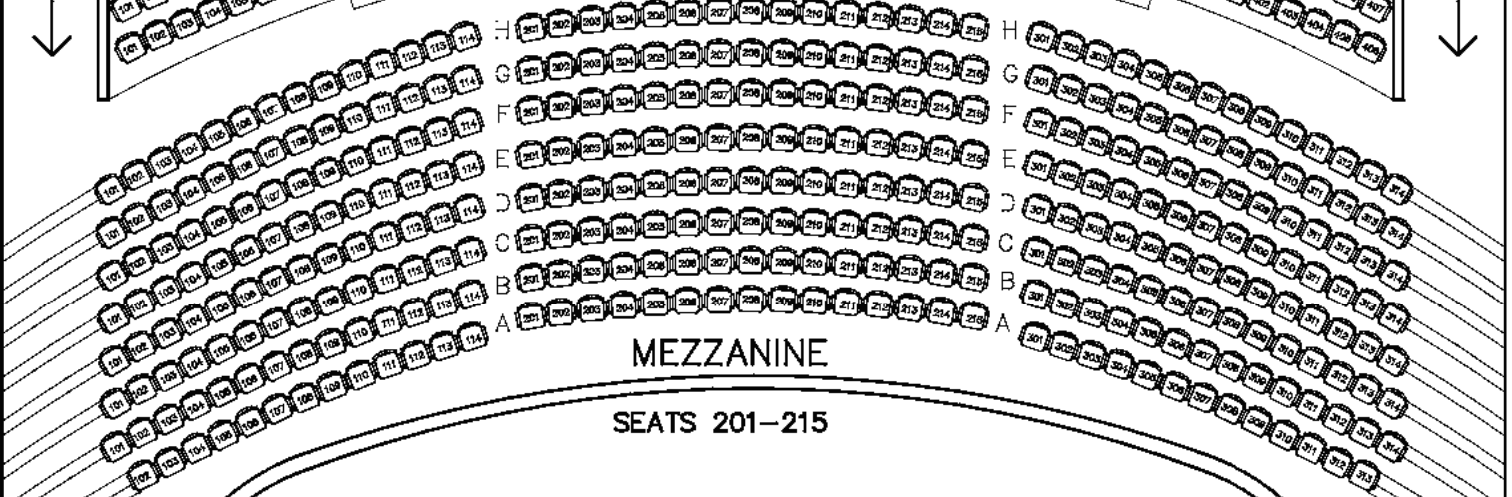

ENTRANCE

SEATS 1-14

SEATS 21-35

SEATS 41-54

ELGIN THEATRE ORCHESTRA

BALCONY

SEATS 101-108

SEATS 201-212

SEATS 301-312

SEATS 401-408

ELGIN THEATRE

189 YONGE ST., TORONTO