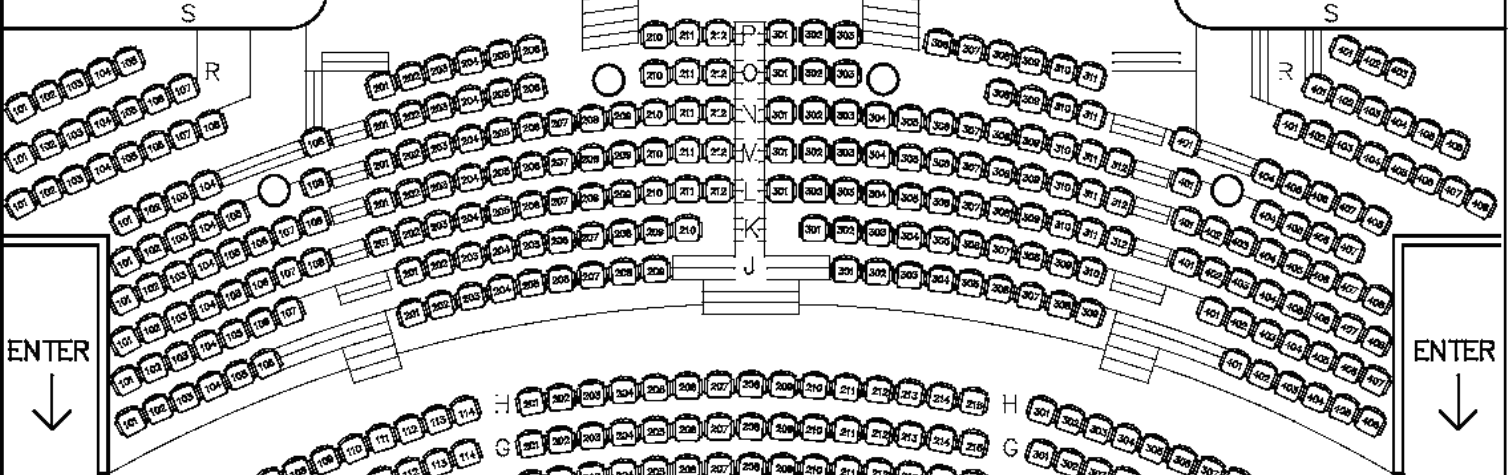

ENTRANCE

SEATS 1-14

SEATS 21-35

SEATS 41-54

ELGIN THEATRE ORCHESTRA

BALCONY

SEATS 101-108

SEATS 201-212

SEATS 301-312

SEATS 401-408

ELGIN THEATRE

189 YONGE ST., TORONTO