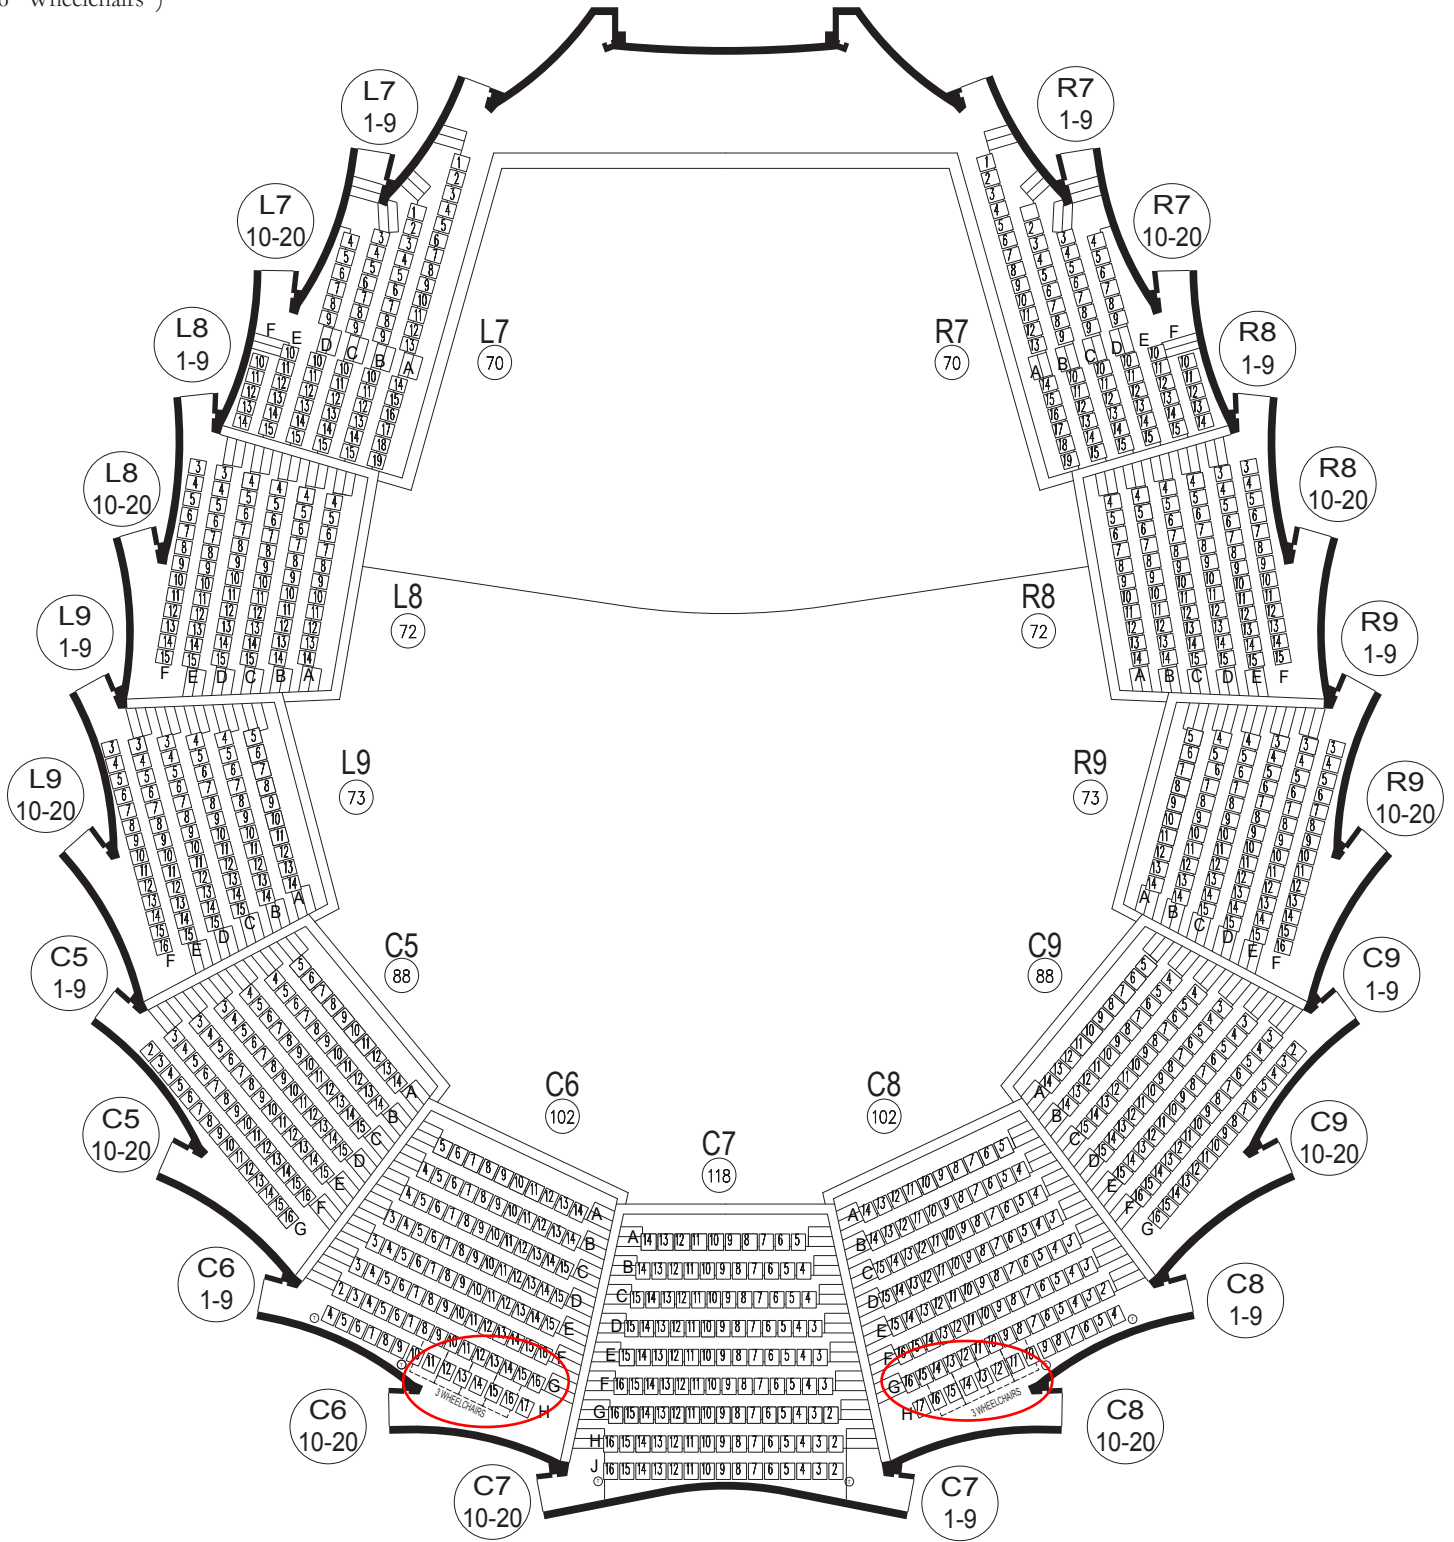

ROY THOMSON HALL  
BALCONY

Capacity: 928 Seats  
( 6 Wheelchairs )

Areas in red are the two areas with wheel chair access